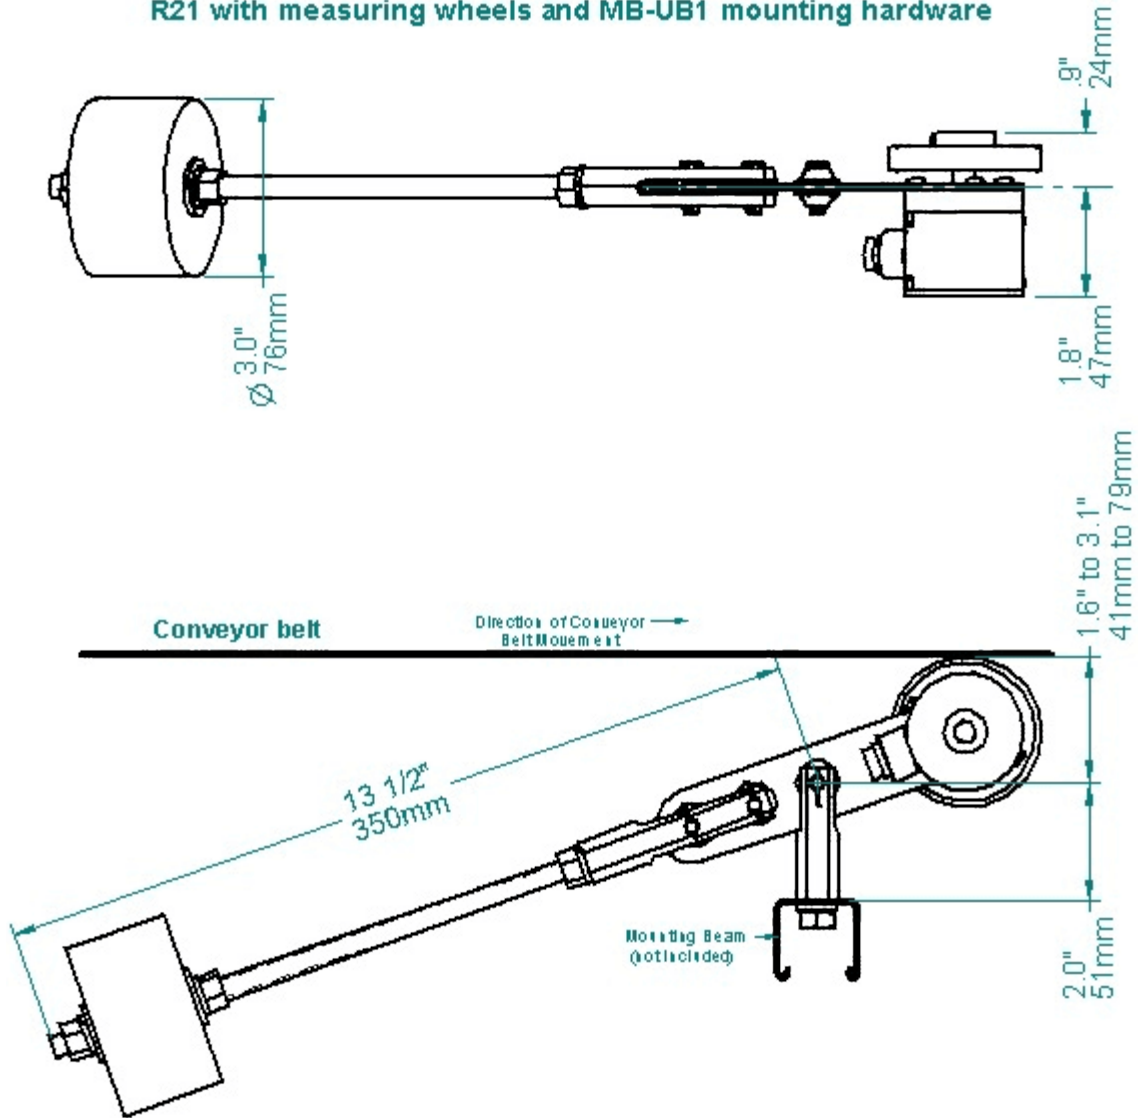

**R21 - Dimensions**

**R21+Cable - Dimensions**

**R21, M12 Connector - Dimensions**

R21 with measuring wheels and MB-UB1 mounting hardware

R21 with measuring wheels and MB-UB2 mounting hardware

**R21 with measuring wheels and MB-UB3 mounting hardware**

**R21 with measuring wheels and MB-UB4 mounting hardware**