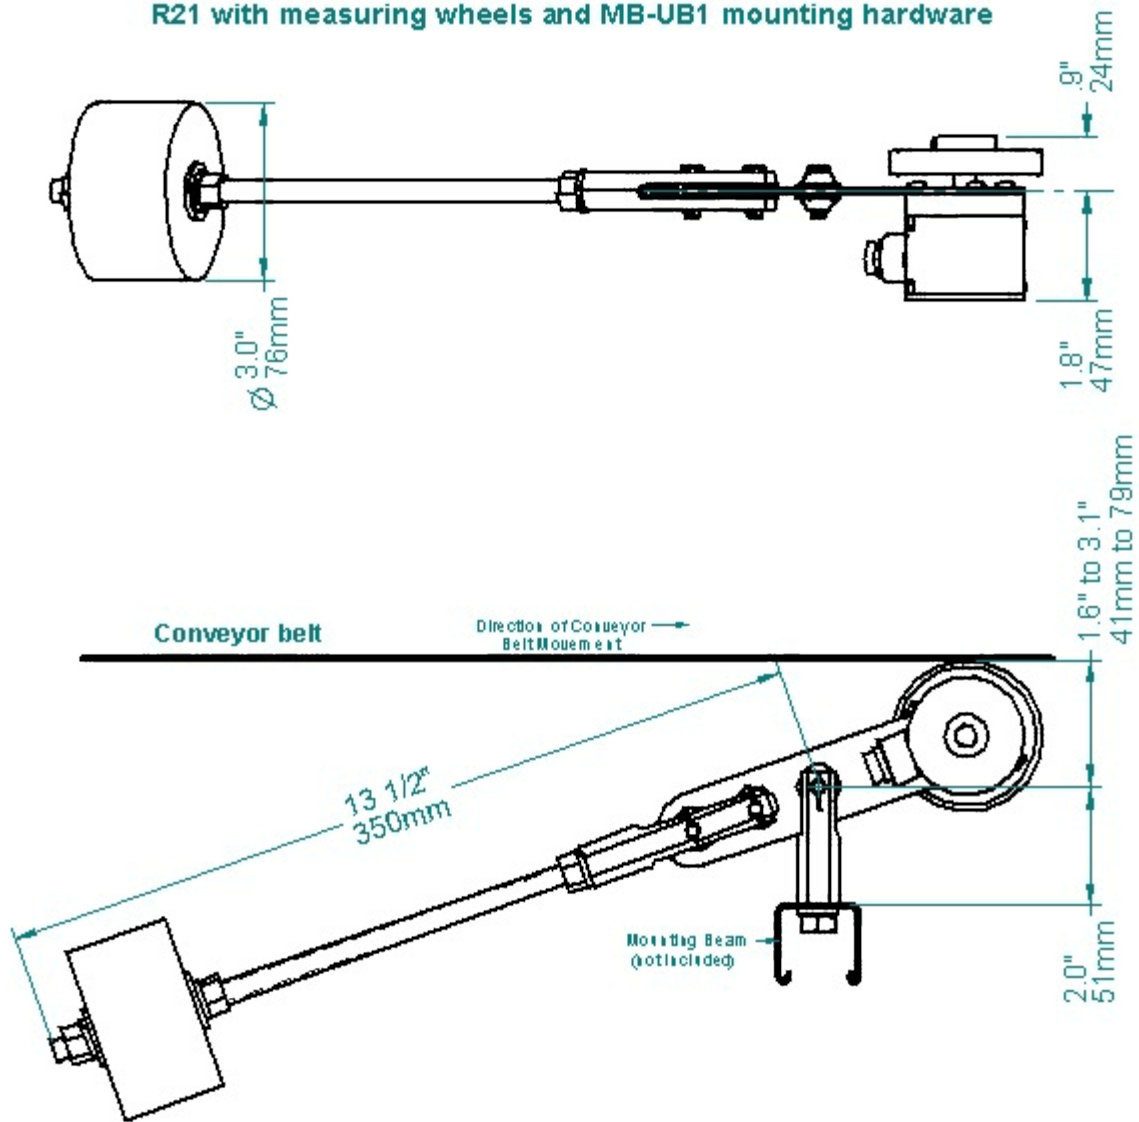

**R21-P - Dimensions**

**R21-P + cable - Dimensions**

**R21-P M12 connector - Dimensions**

R21 with measuring wheels and MB-UB1 mounting hardware

R21 with measuring wheels and MB-UB2 mounting hardware

R21 with measuring wheels and MB-UB3 mounting hardware

R21 with measuring wheels and MB-UB4 mounting hardware