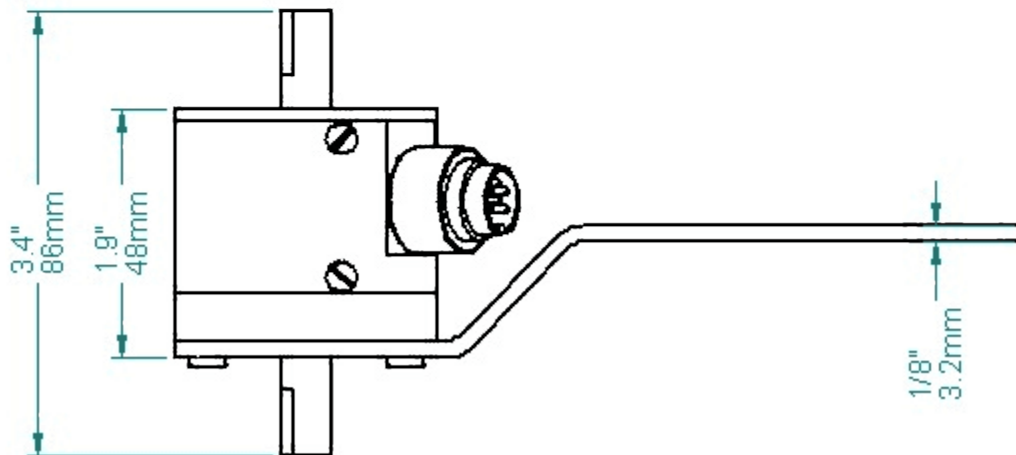

R22, 16mm Connector - Dimensions

The handle can be removed, rotated to a new position in 30° increments, and reattached.

R22 + cable - Dimensions

R22, M12 Connector - Dimensions

The handle can be removed, rotated to a new position in 30° increments, and reattached.

R22 with measuring wheels and MB-UB1 mounting hardware

R22 with measuring wheels and MB-UB2 mounting hardware

R22 with measuring wheels and MB-UB3 mounting hardware

R22 with measuring wheels and MB-UB4 mounting hardware