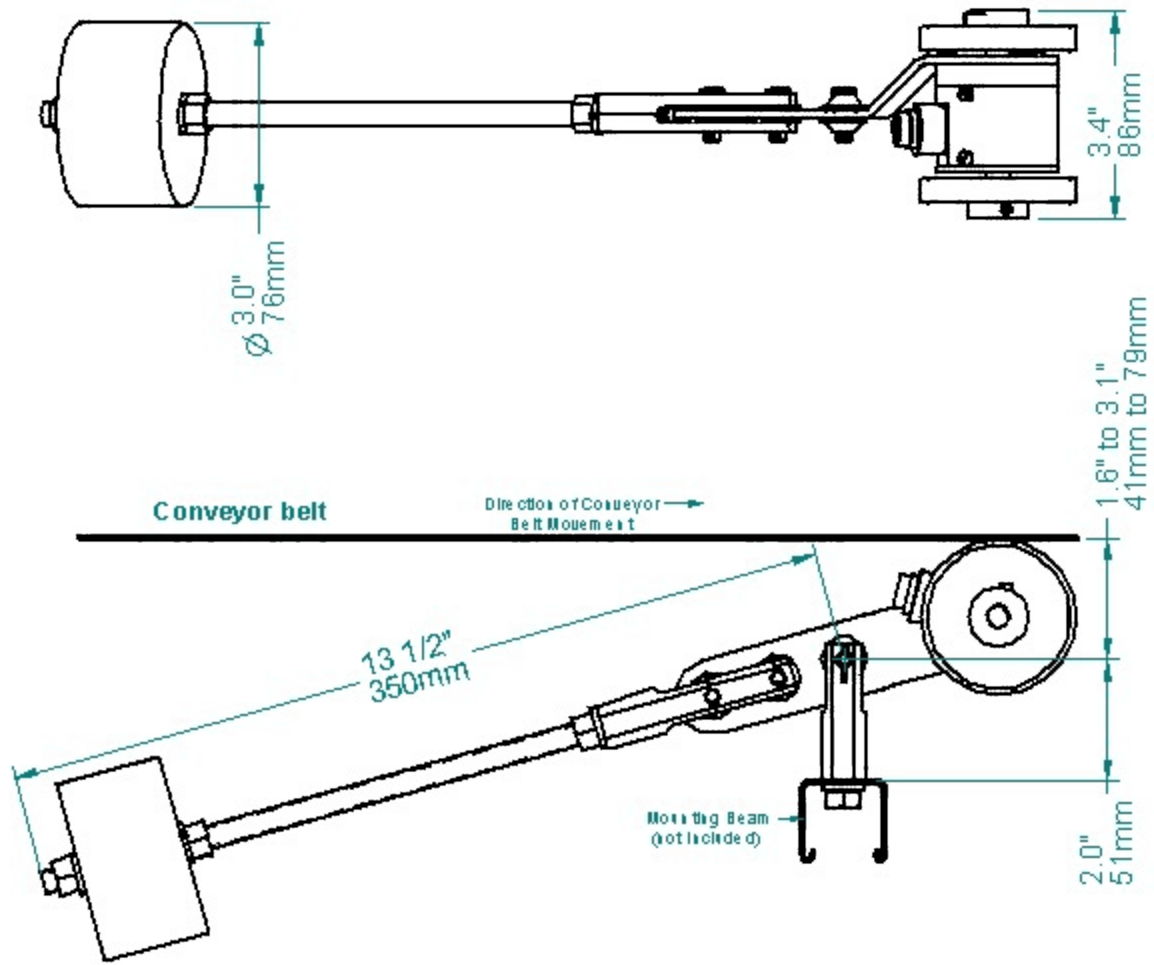

R22, 16mm Connector - Dimensions

The handle can be removed, rotated to a new position in 30° increments, and reattached.

R22 + cable - Dimensions

R22, M12 Connector - Dimensions

The handle can be removed, rotated to a new position in 30° increments, and reattached.

R22 with measuring wheels and MB-UB1 mounting hardware

R22 with measuring wheels and MB-UB2 mounting hardware

R22 with measuring wheels and MB-UB3 mounting hardware

R22 with measuring wheels and MB-UB4 mounting hardware