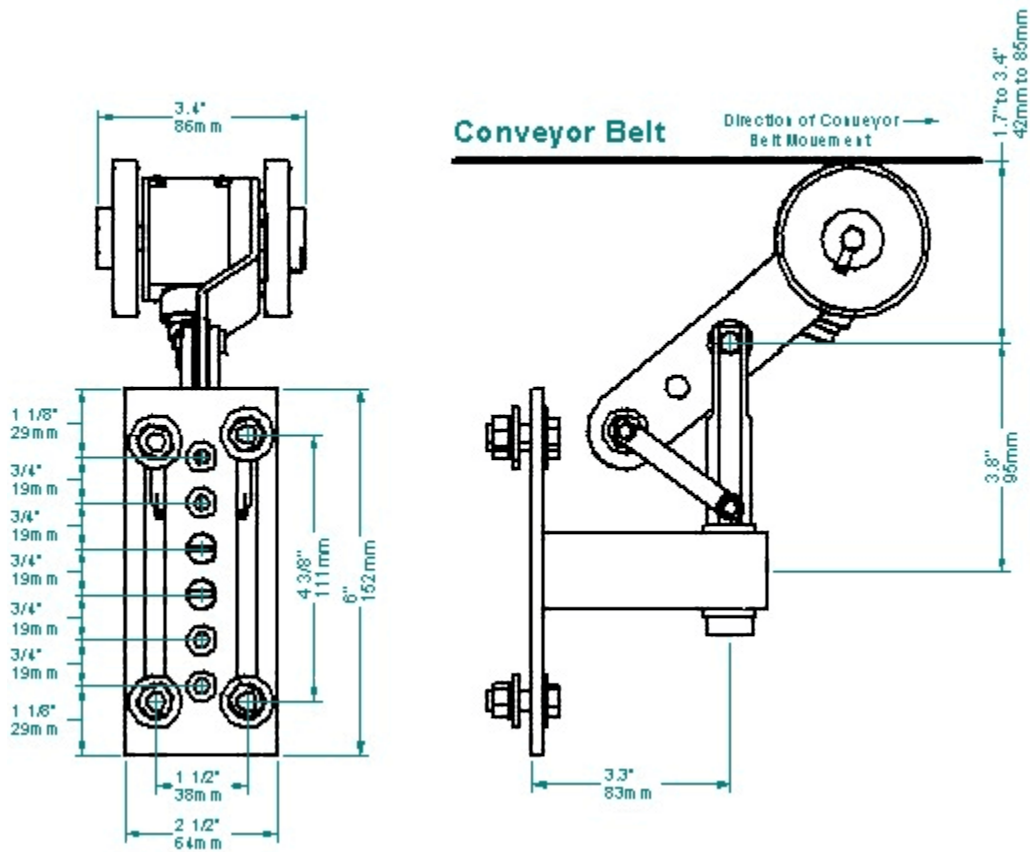

R22, 16mm Connector - Dimensions

The handle can be removed, rotated to a new position in 30° increments, and reattached.

R22 + cable - Dimensions

R22, M12 Connector - Dimensions

The handle can be removed, rotated to a new position in 30° increments, and reattached.

R22 with measuring wheels and MB-UB1 mounting hardware

R22 with measuring wheels and MB-UB2 mounting hardware

R22 with measuring wheels and MB-UB3 mounting hardware

R22 with measuring wheels and MB-UB4 mounting hardware