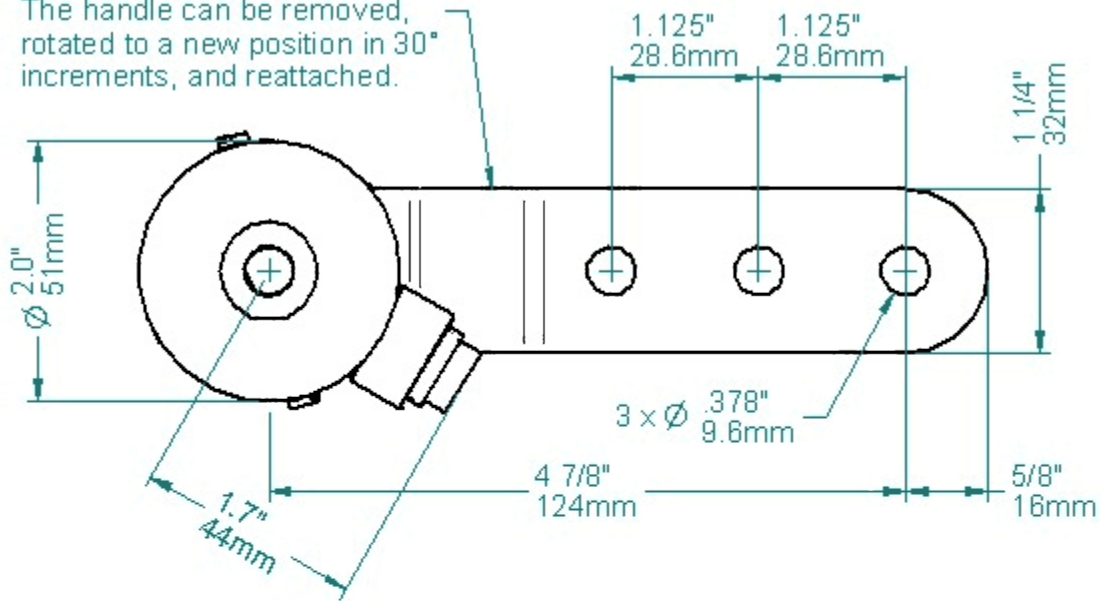

R22, 16mm Connector - Dimensions

The handle can be removed, rotated to a new position in 30° increments, and reattached.

R22 + cable - Dimensions

R22, M12 Connector - Dimensions

The handle can be removed, rotated to a new position in 30° increments, and reattached.

R22 with measuring wheels and MB-UB1 mounting hardware

R22 with measuring wheels and MB-UB2 mounting hardware

R22 with measuring wheels and MB-UB3 mounting hardware

R22 with measuring wheels and MB-UB4 mounting hardware