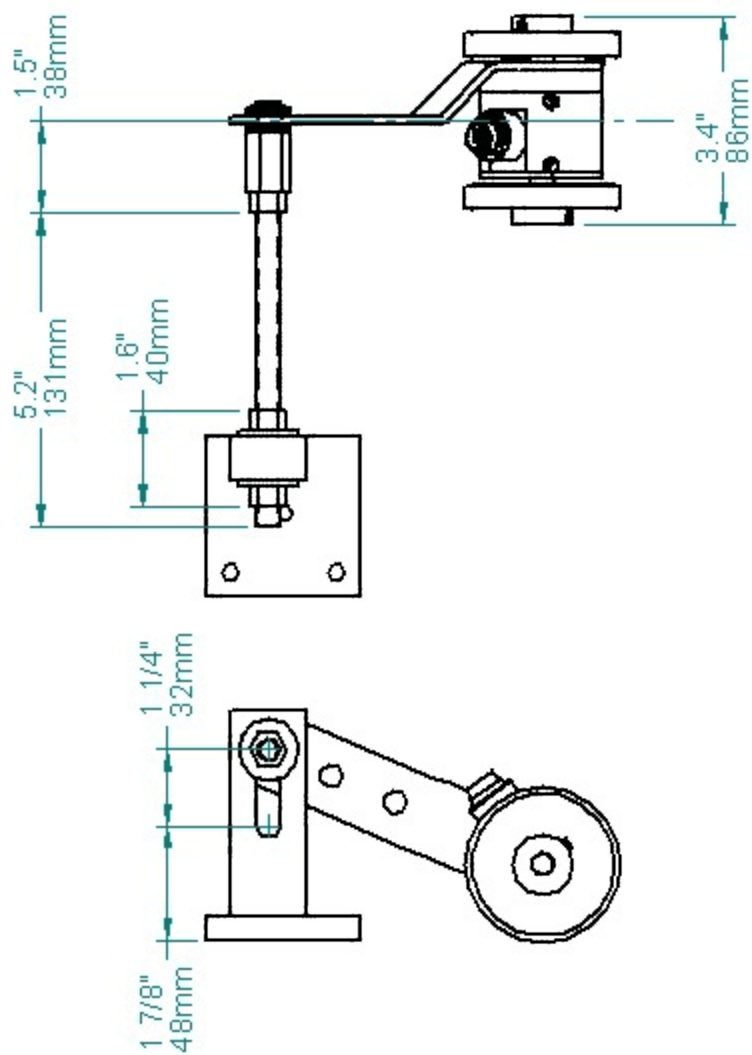

R22, 16mm Connector - Dimensions

The handle can be removed, rotated to a new position in 30° increments, and reattached.

R22 + cable - Dimensions

R22, M12 Connector - Dimensions

The handle can be removed, rotated to a new position in 30° increments, and reattached.

R22 with measuring wheels and MB-UB1 mounting hardware

R22 with measuring wheels and MB-UB2 mounting hardware

R22 with measuring wheels and MB-UB3 mounting hardware

R22 with measuring wheels and MB-UB4 mounting hardware