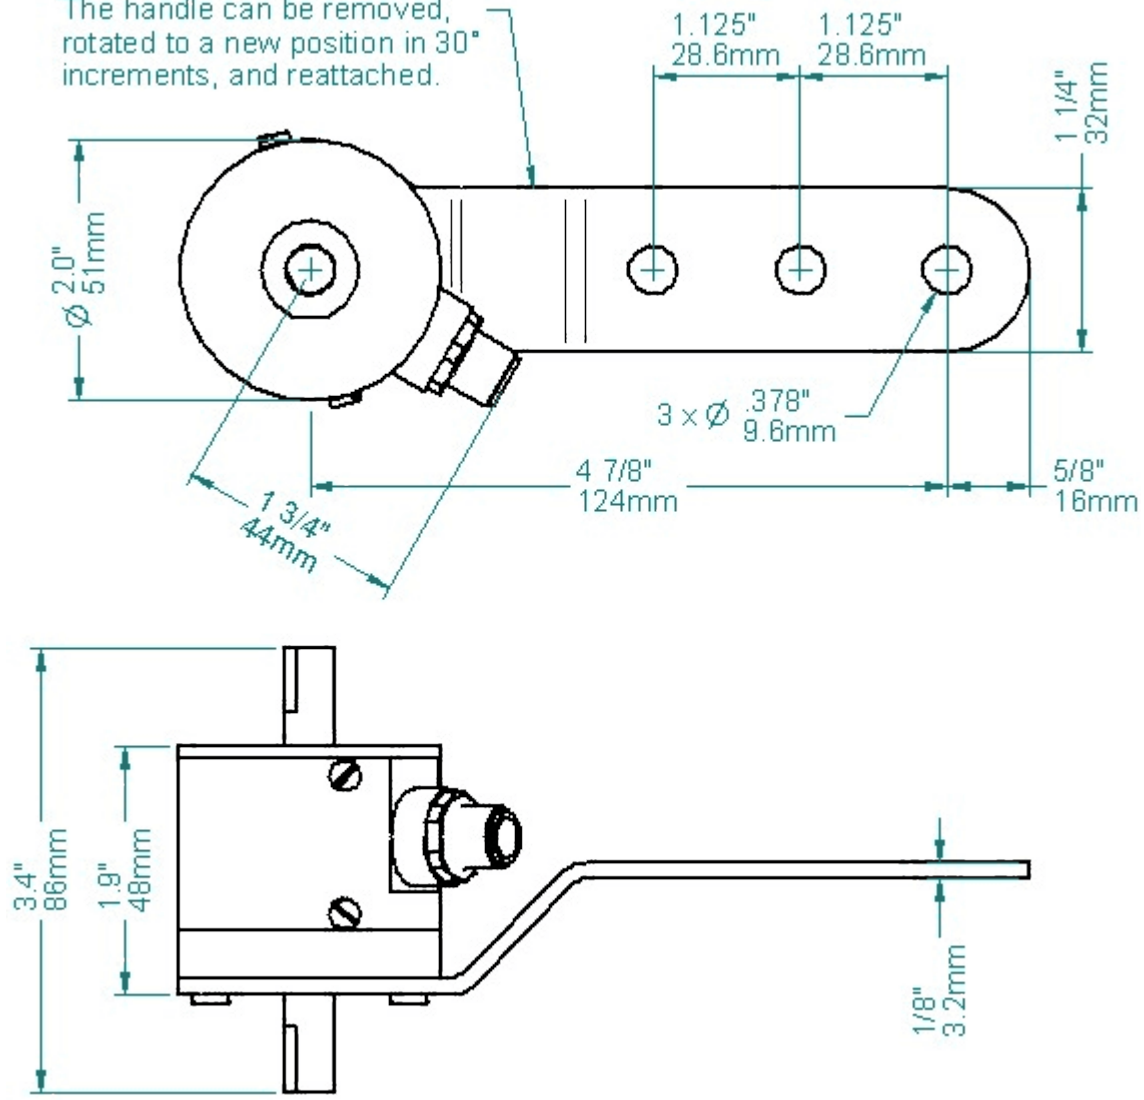

R22, 16mm Connector - Dimensions

The handle can be removed, rotated to a new position in 30° increments, and reattached.

R22 + cable - Dimensions

R22, M12 Connector - Dimensions

The handle can be removed, rotated to a new position in 30° increments, and reattached.

R22 with measuring wheels and MB-UB1 mounting hardware

R22 with measuring wheels and MB-UB2 mounting hardware

R22 with measuring wheels and MB-UB3 mounting hardware

R22 with measuring wheels and MB-UB4 mounting hardware