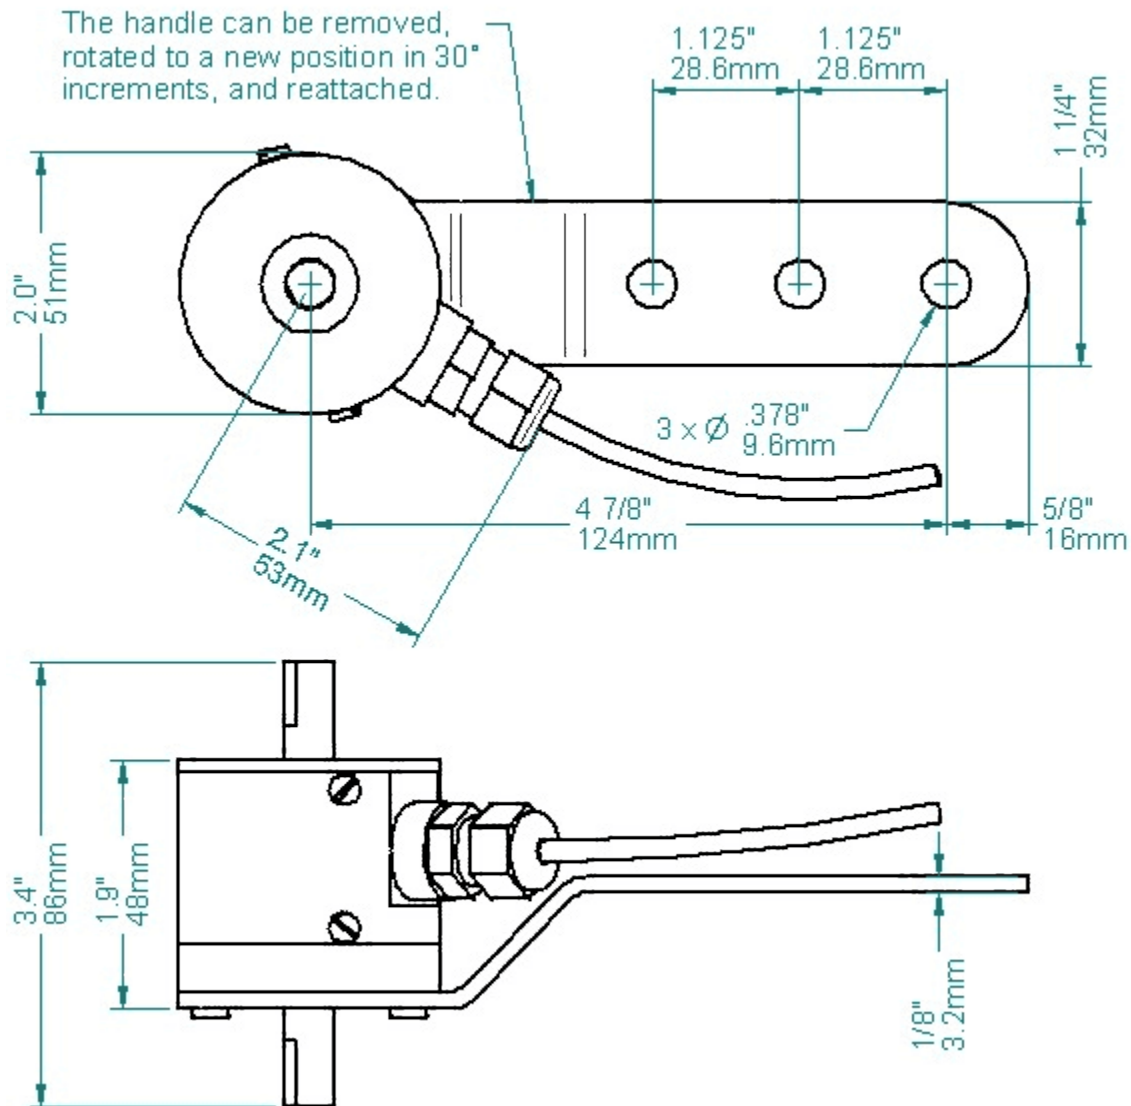

R22, 16mm Connector - Dimensions

The handle can be removed, rotated to a new position in 30° increments, and reattached.

R22 + cable - Dimensions

R22, M12 Connector - Dimensions

The handle can be removed, rotated to a new position in 30° increments, and reattached.

R22 with measuring wheels and MB-UB1 mounting hardware

R22 with measuring wheels and MB-UB2 mounting hardware

R22 with measuring wheels and MB-UB3 mounting hardware

R22 with measuring wheels and MB-UB4 mounting hardware