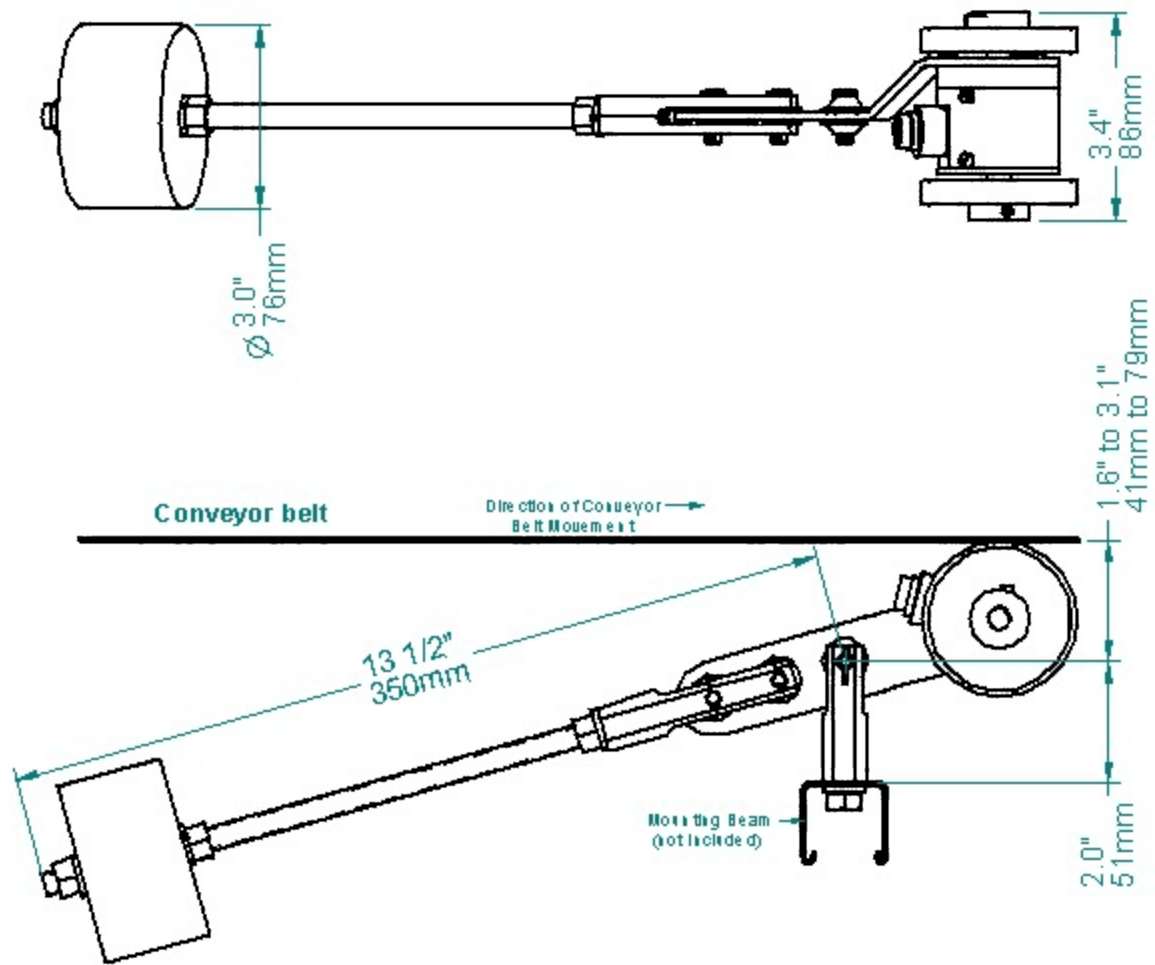

R22-P, 16mm Connector – Dimensions

The handle can be removed, rotated to a new position in 30° increments, and reattached.

R22-P + cable - Dimensions

R22-P, M12 Connector - Dimensions

The handle can be removed, rotated to a new position in 30° increments, and reattached.

R22 with measuring wheels and MB-UB1 mounting hardware

R22 with measuring wheels and MB-UB2 mounting hardware

R22 with measuring wheels and MB-UB3 mounting hardware

R22 with measuring wheels and MB-UB4 mounting hardware