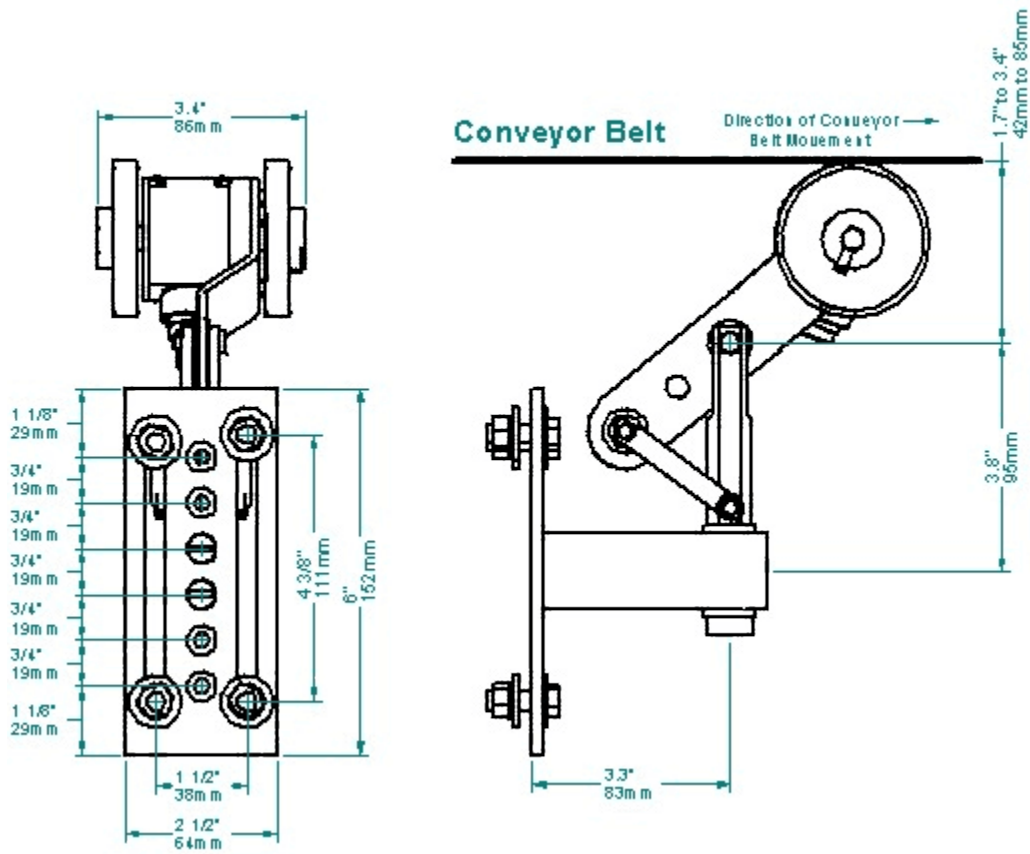

R22-P, 16mm Connector – Dimensions

The handle can be removed, rotated to a new position in 30° increments, and reattached.

R22-P + cable - Dimensions

R22-P, M12 Connector - Dimensions

The handle can be removed, rotated to a new position in 30° increments, and reattached.

R22 with measuring wheels and MB-UB1 mounting hardware

R22 with measuring wheels and MB-UB2 mounting hardware

R22 with measuring wheels and MB-UB3 mounting hardware

R22 with measuring wheels and MB-UB4 mounting hardware