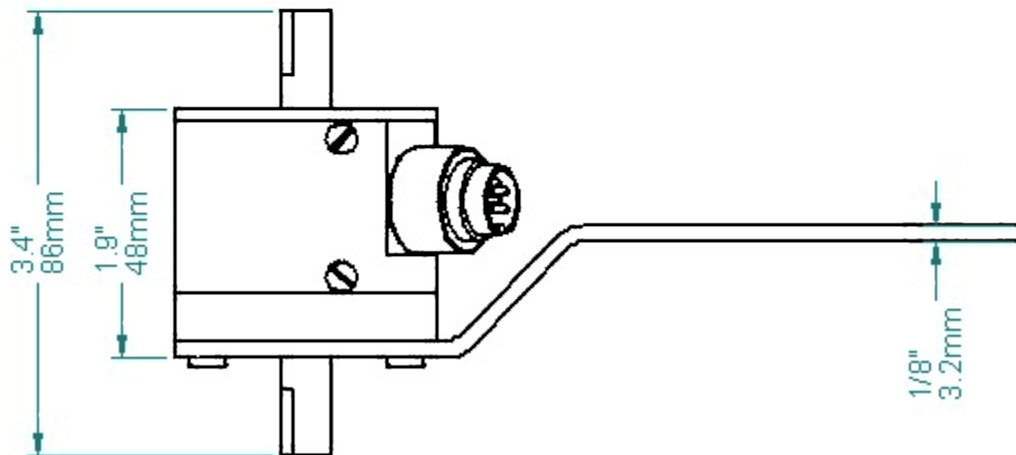

R22-P, 16mm Connector – Dimensions

The handle can be removed, rotated to a new position in 30° increments, and reattached.

R22-P + cable - Dimensions

R22-P, M12 Connector - Dimensions

The handle can be removed, rotated to a new position in 30° increments, and reattached.

R22 with measuring wheels and MB-UB1 mounting hardware

R22 with measuring wheels and MB-UB2 mounting hardware

R22 with measuring wheels and MB-UB3 mounting hardware

R22 with measuring wheels and MB-UB4 mounting hardware