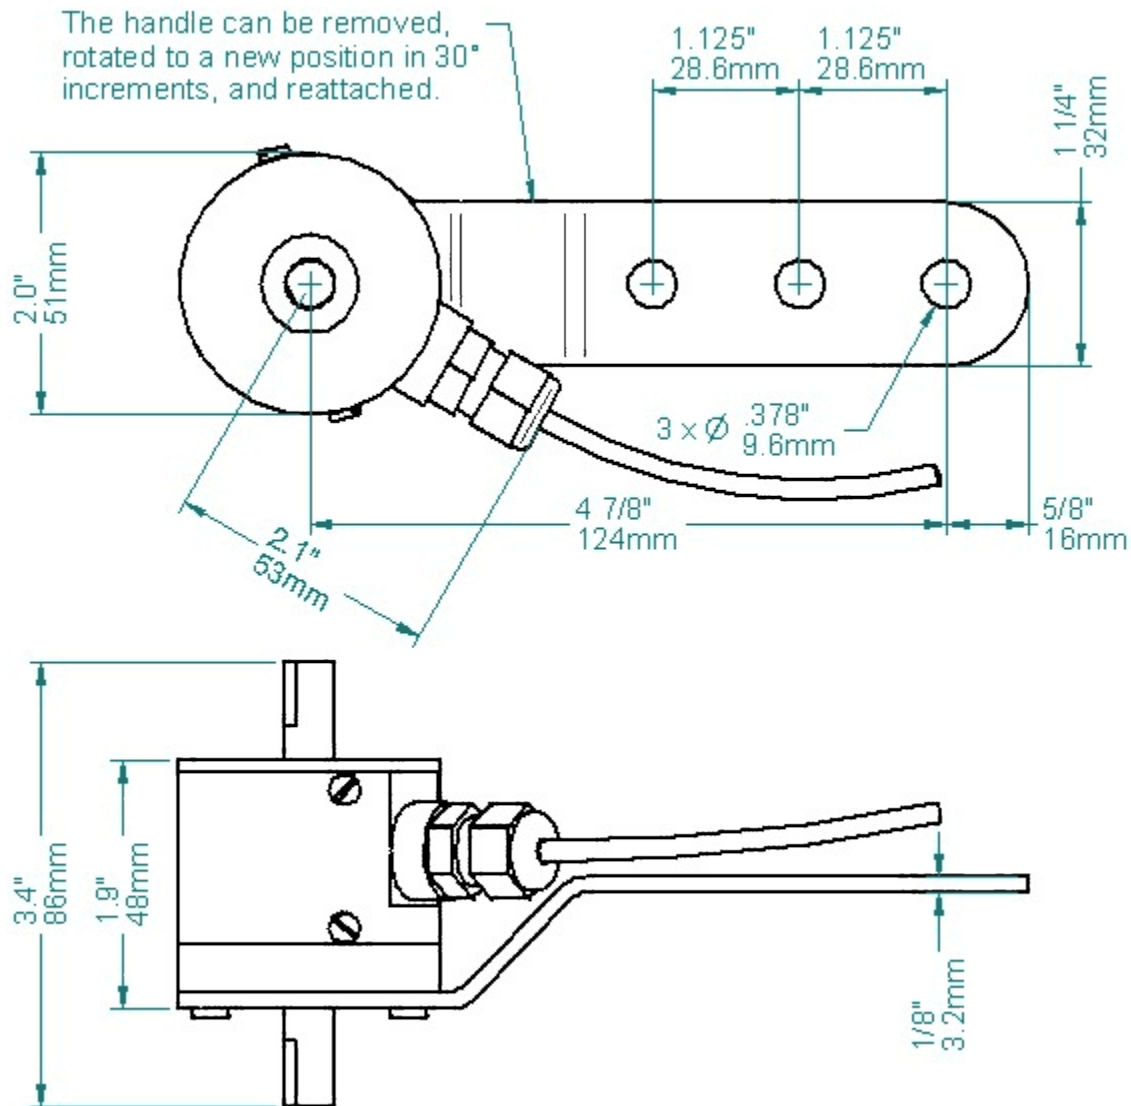

R22-P, 16mm Connector – Dimensions

The handle can be removed, rotated to a new position in 30° increments, and reattached.

R22-P + cable - Dimensions

R22-P, M12 Connector - Dimensions

The handle can be removed, rotated to a new position in 30° increments, and reattached.

R22 with measuring wheels and MB-UB1 mounting hardware

R22 with measuring wheels and MB-UB2 mounting hardware

R22 with measuring wheels and MB-UB3 mounting hardware

R22 with measuring wheels and MB-UB4 mounting hardware