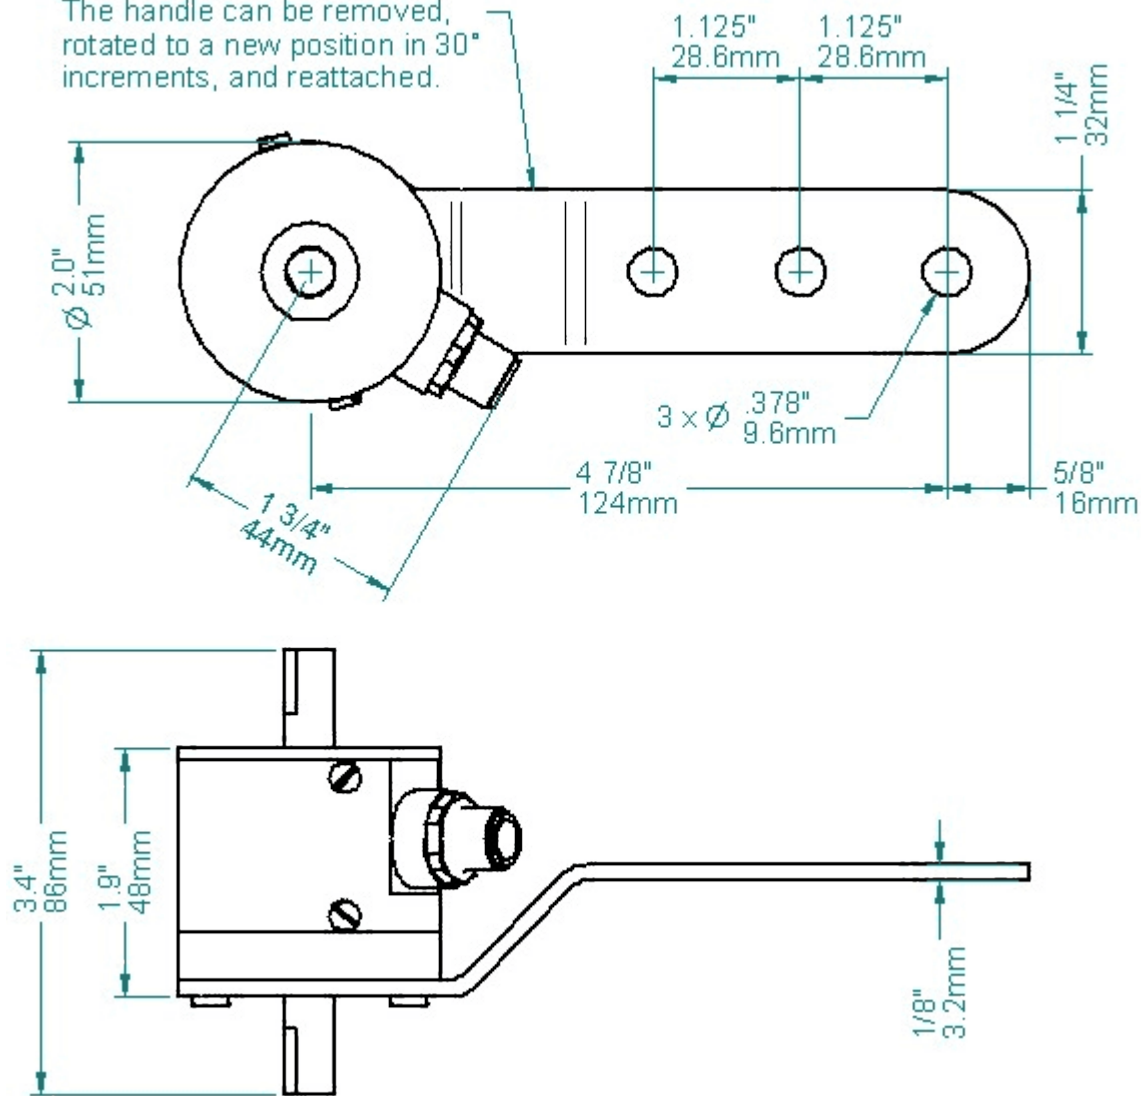

R22-P, 16mm Connector – Dimensions

The handle can be removed, rotated to a new position in 30° increments, and reattached.

R22-P + cable - Dimensions

R22-P, M12 Connector - Dimensions

The handle can be removed, rotated to a new position in 30° increments, and reattached.

R22 with measuring wheels and MB-UB1 mounting hardware

R22 with measuring wheels and MB-UB2 mounting hardware

R22 with measuring wheels and MB-UB3 mounting hardware

R22 with measuring wheels and MB-UB4 mounting hardware