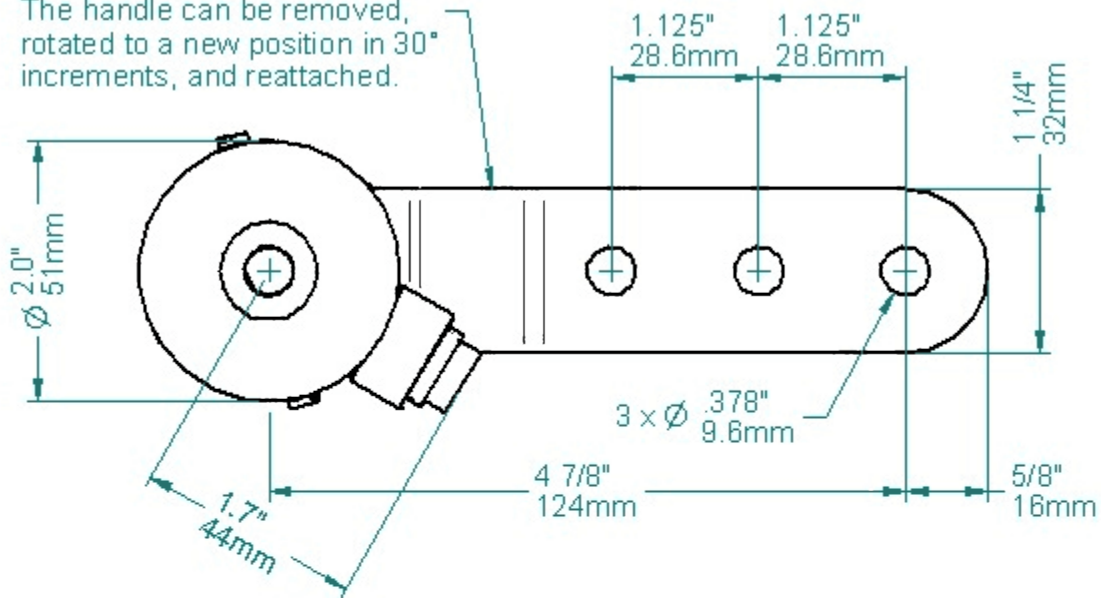

R22-P, 16mm Connector – Dimensions

The handle can be removed, rotated to a new position in 30° increments, and reattached.

R22-P + cable - Dimensions

R22-P, M12 Connector - Dimensions

The handle can be removed, rotated to a new position in 30° increments, and reattached.

R22 with measuring wheels and MB-UB1 mounting hardware

R22 with measuring wheels and MB-UB2 mounting hardware

R22 with measuring wheels and MB-UB3 mounting hardware

R22 with measuring wheels and MB-UB4 mounting hardware