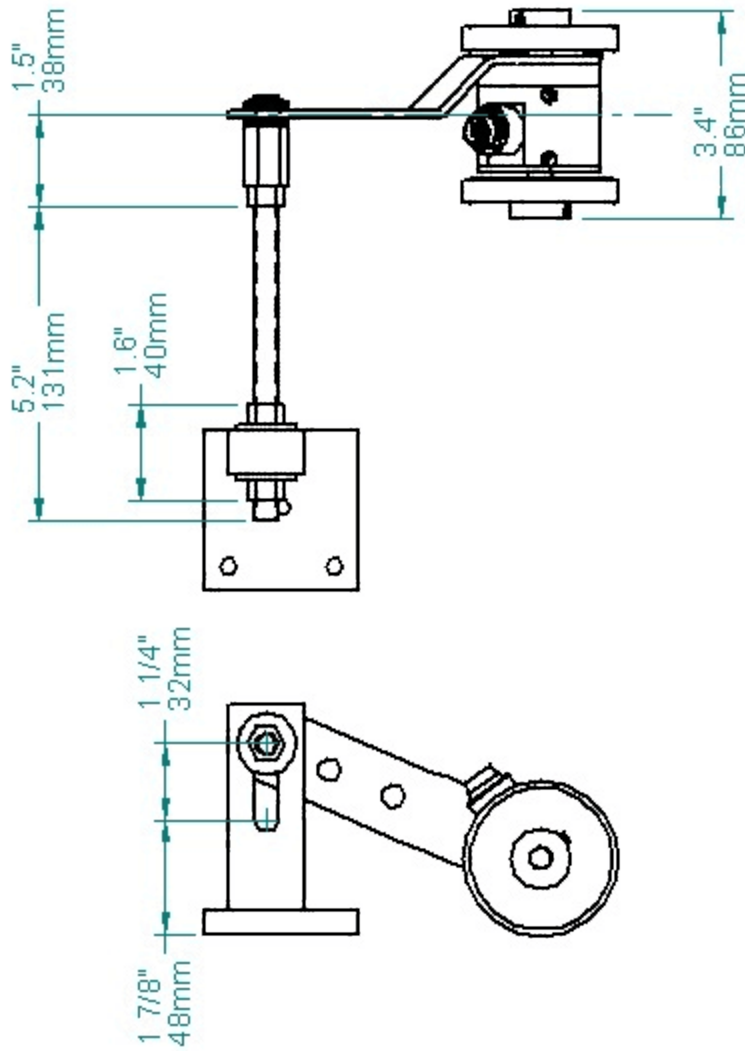

R22-P, 16mm Connector – Dimensions

The handle can be removed, rotated to a new position in 30° increments, and reattached.

R22-P + cable - Dimensions

R22-P, M12 Connector - Dimensions

The handle can be removed, rotated to a new position in 30° increments, and reattached.

R22 with measuring wheels and MB-UB1 mounting hardware

R22 with measuring wheels and MB-UB2 mounting hardware

R22 with measuring wheels and MB-UB3 mounting hardware

R22 with measuring wheels and MB-UB4 mounting hardware